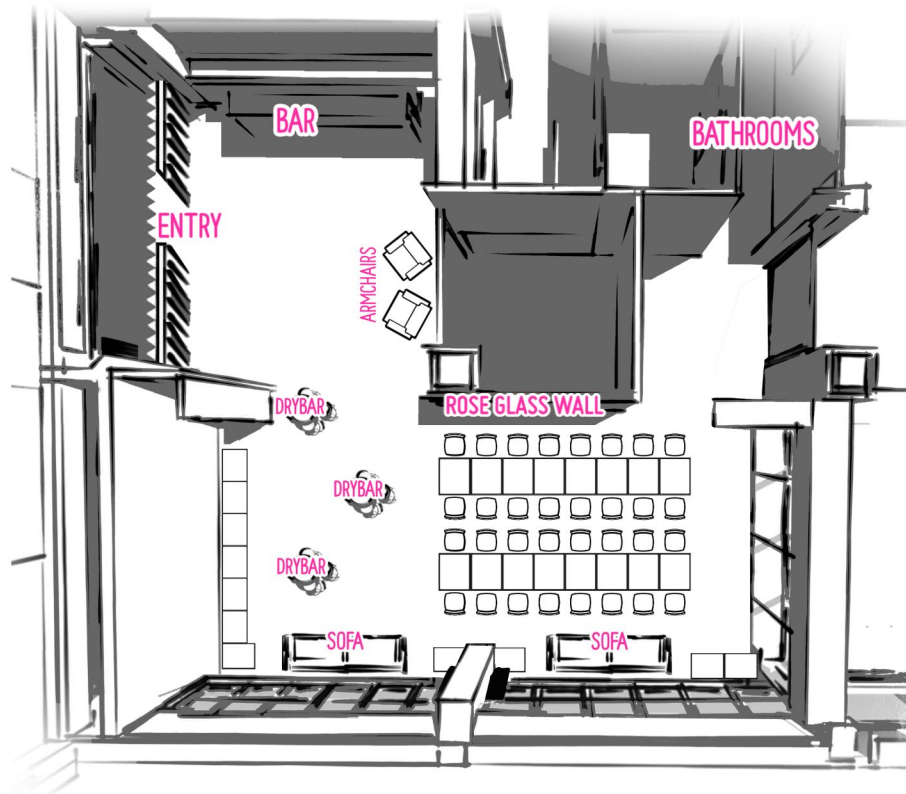

ROSE ROOM

**Private Function
Floor Plans & Gallery**

Cocktail Setup

- Accommodates up to 100 guests total
- Provides seating for 28 guests
- Dining tables can be added for additional seating (although room capacity would be reduced)
- Recommended for birthdays, engagement parties and any occasions needing a dancefloor

Single-Column Sit-Down Setup

- Accommodates up to 26 seated guests
- Allows for extravagant table decoration
- Recommended for private lunches, dinners, corporate events, bridal showers, hens parties

Double-Column Sit-Down Setup

- Accommodates up to 52 seated guests
- Recommended for private lunches, dinners, corporate events
- Limited space for gifts and table decorations

Triple-Column Sit-Down Setup

- Accommodates up to 30 seated guests
- Allows for extravagant table decoration
- Recommended for private dining, bridal showers, and hens parties

U-Shape Setup

- Accommodates up to 36 seated guests
- Provides space in front of the rose glass wall for photos
- Allows for extravagant table decoration
- Recommended for private dining, bridal showers, and hens parties