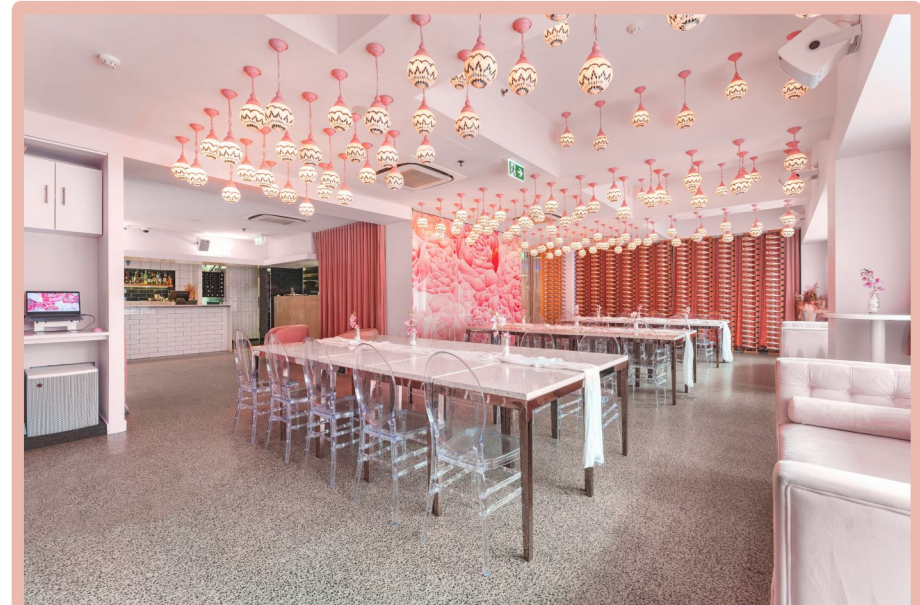

ROSE ROOM

**Private Function
Floor Plans & Gallery**

Cocktail Setup

- Accommodates up to 100 guests total
- Provides seating for 28 guests
- Dining tables can be added for additional seating (although room capacity would be reduced)
- Recommended for birthdays, engagement parties and any occasions needing a dancefloor

Single-Column Sit-Down Setup

- Accommodates up to 26 seated guests
- Allows for extravagant table decoration
- Recommended for private lunches, dinners, corporate events, bridal showers, hens parties

Double-Column Sit-Down Setup

- Accommodates up to 52 seated guests
- Recommended for private lunches, dinners, corporate events
- Limited space for gifts and table decorations

Triple-Column Sit-Down Setup

- Accommodates up to 30 seated guests
- Allows for extravagant table decoration
- Recommended for private dining, bridal showers, and hens parties

U-Shape Setup

- Accommodates up to 36 seated guests
- Provides space in front of the rose glass wall for photos
- Allows for extravagant table decoration
- Recommended for private dining, bridal showers, and hens parties