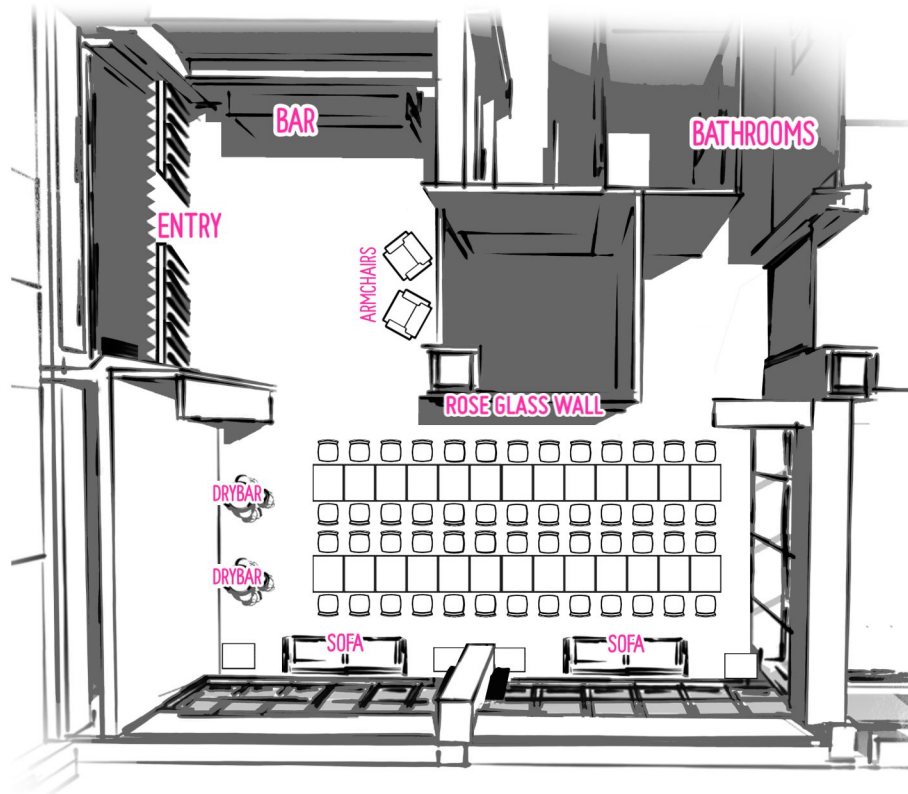

ROSE ROOM

**Private Function
Floor Plans & Gallery**

Cocktail Setup

- Accommodates up to 100 guests total
- Provides seating for 28 guests
- Dining tables can be added for additional seating (although room capacity would be reduced)
- Recommended for birthdays, engagement parties and any occasions needing a dancefloor

Single-Column Sit-Down Setup

- Accommodates up to 26 seated guests
- Allows for extravagant table decoration
- Recommended for private lunches, dinners, corporate events, bridal showers, hens parties

Double-Column Sit-Down Setup

- Accommodates up to 52 seated guests
- Recommended for private lunches, dinners, corporate events
- Limited space for gifts and table decorations

Triple-Column Sit-Down Setup

- Accommodates up to 30 seated guests
- Allows for extravagant table decoration
- Recommended for private dining, bridal showers, and hens parties

U-Shape Setup

- Accommodates up to 36 seated guests
- Provides space in front of the rose glass wall for photos
- Allows for extravagant table decoration
- Recommended for private dining, bridal showers, and hens parties