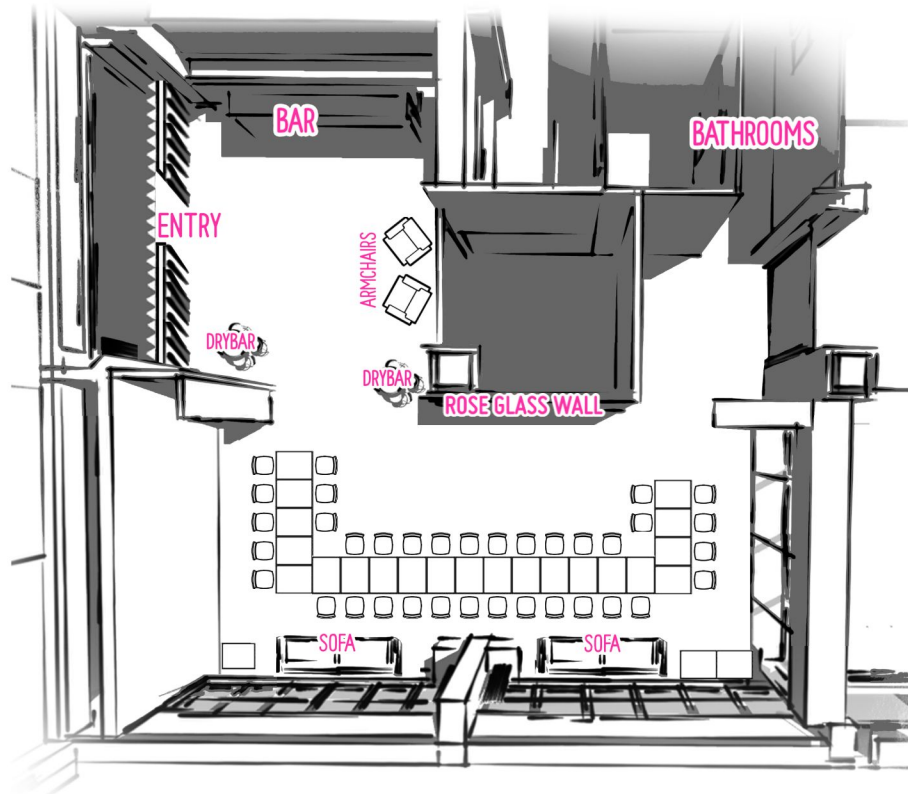

Single-Column Sit-Down Setup

- Accommodates up to 26 seated guests
- Allows for extravagant table decoration
- Recommended for private lunches, dinners, corporate events, bridal showers, hens parties

Double-Column Sit-Down Setup

- Accommodates up to 52 seated guests
- Recommended for private lunches, dinners, corporate events
- Limited space for gifts and table decorations

Triple-Column Sit-Down Setup

- Accommodates up to 30 seated guests
- Allows for extravagant table decoration
- Recommended for private dining, bridal showers, and hens parties

U-Shape Setup

- Accommodates up to 36 seated guests
- Provides space in front of the rose glass wall for photos
- Allows for extravagant table decoration
- Recommended for private dining, bridal showers, and hens parties

Theatre Setup

- Accommodates up to 74 seated guests
- Recommended for corporate events, trainings, presentations
- Food service space is limited, but Bey Lane may be available for use as a breakout space (please ask our bookings team)