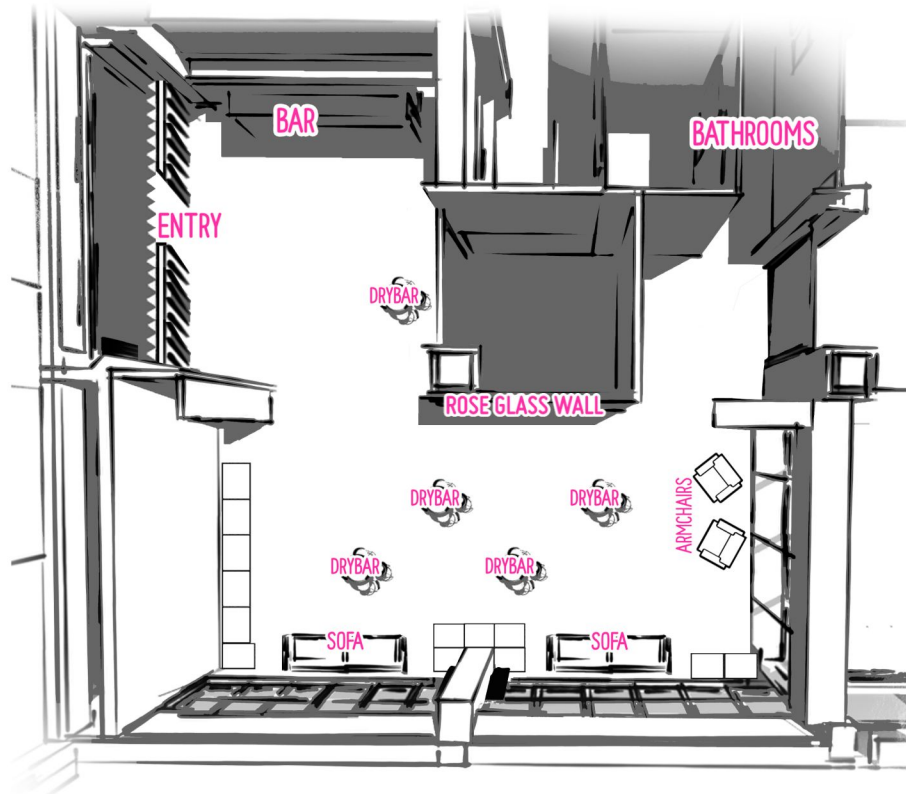

ROSE ROOM

**Private Function
Floor Plans & Gallery**

Cocktail Setup

- Accommodates up to 100 guests total
- Provides seating for 28 guests
- Dining tables can be added for additional seating (although room capacity would be reduced)
- Recommended for birthdays, engagement parties and any occasions needing a dancefloor

Mixed Setup

- Drybars can be easily moved during the function to make a dancefloor
- More drybars or tables and chairs are available if needed
- Recommended for functions interested in a sit-down meal before dancing

Single-Column Sit-Down Setup

- Accommodates up to 26 seated guests
- Allows for extravagant table decoration
- Recommended for private lunches, dinners, corporate events, bridal showers, hens parties

Double-Column Sit-Down Setup

U-Shape Setup

- Accommodates up to 36 seated guests
- Provides space in front of the rose glass wall for photos
- Allows for extravagant table decoration
- Recommended for private dining, bridal showers, and hens parties