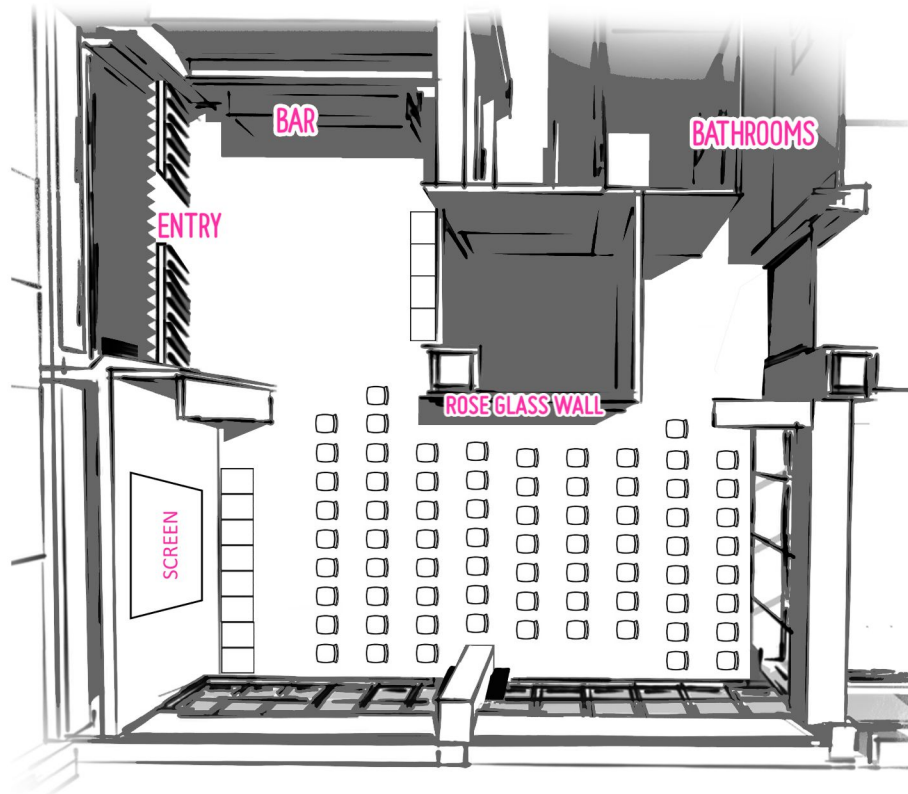

Single-Column Sit-Down Setup

- Accommodates up to 26 seated guests
- Allows for extravagant table decoration
- Recommended for private lunches, dinners, corporate events, bridal showers, hens parties

Double-Column Sit-Down Setup

- Accommodates up to 52 seated guests
- Recommended for private lunches, dinners, corporate events
- Limited space for gifts and table decorations

Triple-Column Sit-Down Setup

- Accommodates up to 30 seated guests
- Allows for extravagant table decoration
- Recommended for private dining, bridal showers, and hens parties

U-Shape Setup

- Accommodates up to 36 seated guests
- Provides space in front of the rose glass wall for photos
- Allows for extravagant table decoration
- Recommended for private dining, bridal showers, and hens parties

Theatre Setup

- Accommodates up to 74 seated guests
- Recommended for corporate events, trainings, presentations
- Food service space is limited, but Bey Lane may be available for use as a breakout space (please ask our bookings team)