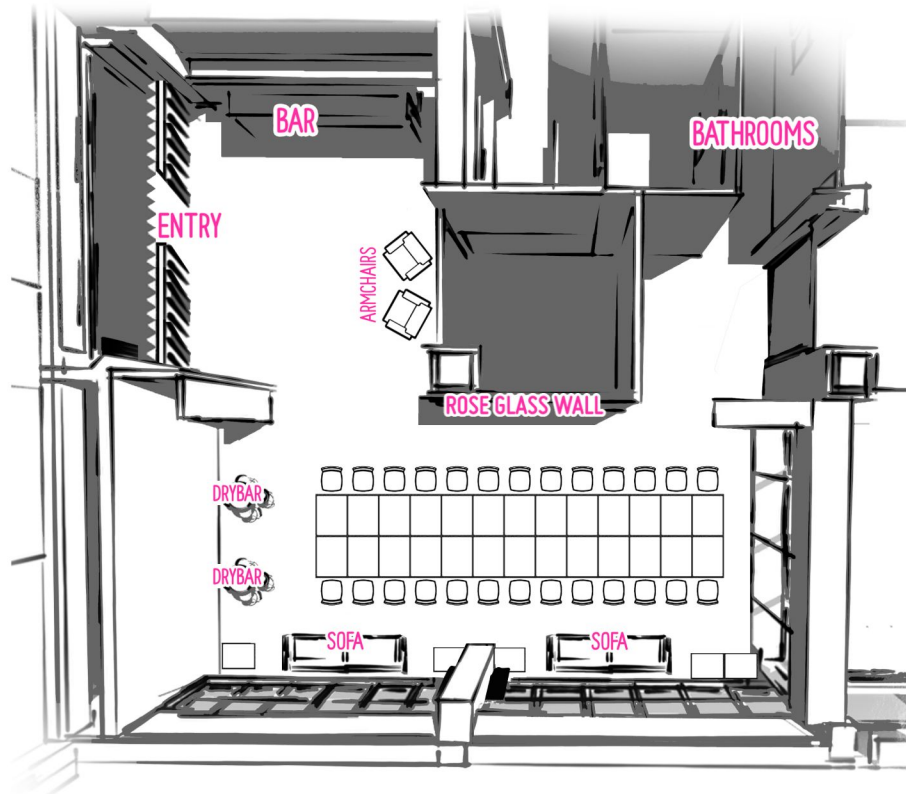

ROSE ROOM

**Private Function
Floor Plans & Gallery**

Cocktail Setup

- Accommodates up to 100 guests total
- Provides seating for 28 guests
- Dining tables can be added for additional seating (although room capacity would be reduced)
- Recommended for birthdays, engagement parties and any occasions needing a dancefloor

Single-Column Sit-Down Setup

- Accommodates up to 26 seated guests
- Allows for extravagant table decoration
- Recommended for private lunches, dinners, corporate events, bridal showers, hens parties

Double-Column Sit-Down Setup

- Accommodates up to 52 seated guests
- Recommended for private lunches, dinners, corporate events
- Limited space for gifts and table decorations

Triple-Column Sit-Down Setup

- Accommodates up to 30 seated guests
- Allows for extravagant table decoration
- Recommended for private dining, bridal showers, and hens parties

U-Shape Setup

- Accommodates up to 36 seated guests
- Provides space in front of the rose glass wall for photos
- Allows for extravagant table decoration
- Recommended for private dining, bridal showers, and hens parties