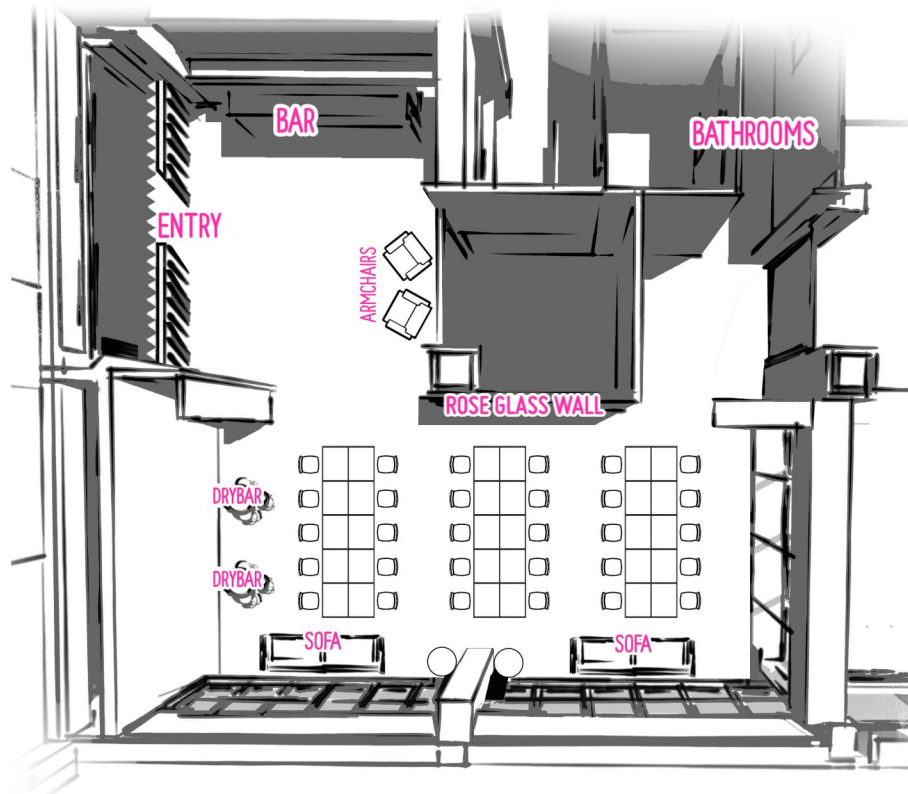

ROSE ROOM

**Private Function
Floor Plans & Gallery**

Cocktail Setup

- Accommodates up to 100 guests total
- Provides seating for 28 guests
- Dining tables can be added for additional seating (although room capacity would be reduced)
- Recommended for birthdays, engagement parties and any occasions needing a dancefloor

Single-Column Sit-Down Setup

- Accommodates up to 26 seated guests
- Allows for extravagant table decoration
- Recommended for private lunches, dinners, corporate events, bridal showers, hens parties

Double-Column Sit-Down Setup

- Accommodates up to 52 seated guests
- Recommended for private lunches, dinners, corporate events
- Limited space for gifts and table decorations

Triple-Column Sit-Down Setup

- Accommodates up to 30 seated guests
- Allows for extravagant table decoration
- Recommended for private dining, bridal showers, and hens parties

U-Shape Setup

- Accommodates up to 36 seated guests
- Provides space in front of the rose glass wall for photos
- Allows for extravagant table decoration
- Recommended for private dining, bridal showers, and hens parties